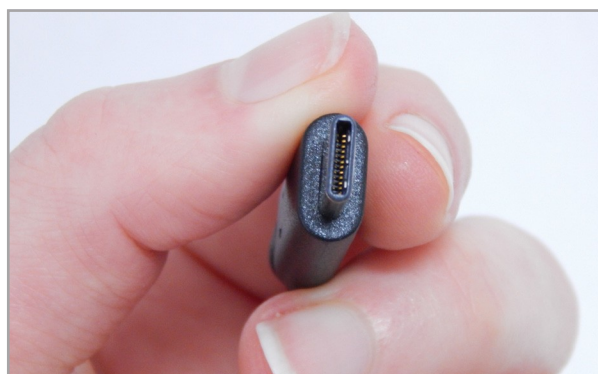

Vario 340

to see with different eyes.

Visio
Braille

The compact braille display for home and office

The Vario 340 is a high quality yet affordable 40-cell braille display for computer users in need of a compact, lightweight solution for use with computers at home, work, or school. Like our other braille displays, Vario 340 is a Human Interface Device (HID), which means a driver does not need to be installed to use it. Vario 340 features a reversible USB Type C port, which means it doesn't matter which direction the USB plug is facing. Vario 340 has everything you need for quick access to information. Plus, it's easy and comfortable to use.

Using Vario 340 is very easy. Simply connect the supplied USB Type C cable to your Windows PC and you're ready. No device driver is needed. Vario 340 automatically detects the operating system, and can be used in conjunction with screen reading software. Unlike micro or mini USB connectors, the Type C USB port means not worrying about which direction the USB connector is facing.

Measurements and weight:

- 30.2 x 2.1 x 7.2 cm (11.9 x 0.8 x 2.8 inches)
- 540 g (1.1 pounds)

Connections / interfaces:

- USB Type C
- HID - Human Interface Device

Accessories:

- Leatherette bag (optional)

Use with your desktop or laptop PC.

Vario 340 with the optional leatherette bag.

The USB Type C connector can be inserted into Vario 340 in either direction.

VisioBraille – a brand of LUCAS components GmbH