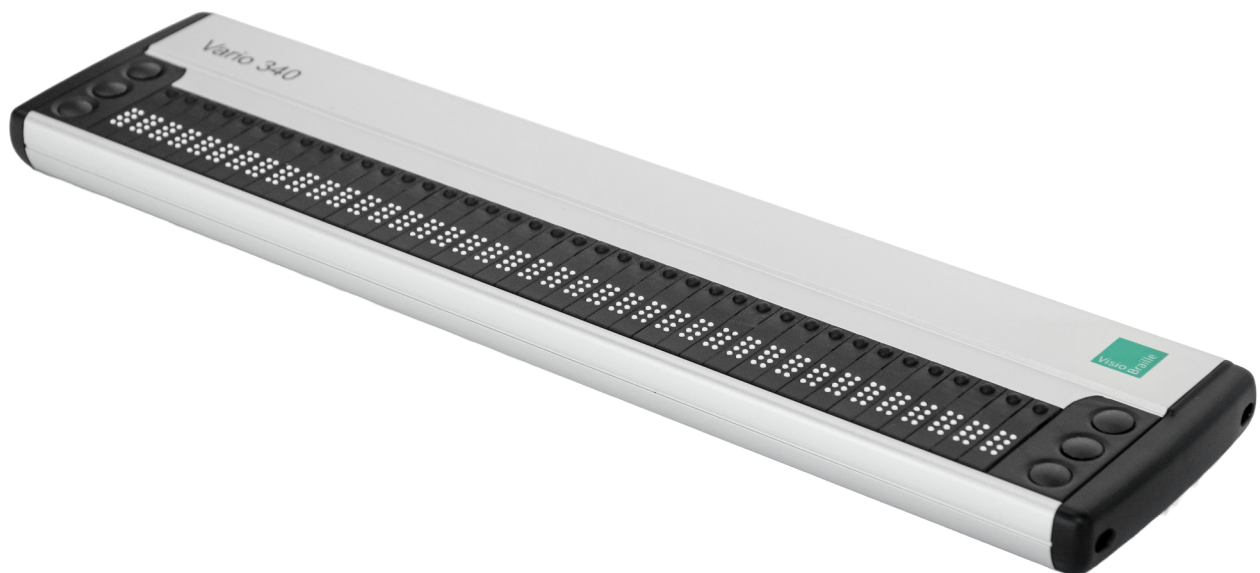

Vario 340

to see with different eyes.

Visio
Braille

The compact braille display for home and office

The Vario 340 is a high quality yet affordable 40-cell braille display for computer users in need of a compact, lightweight solution for use with computers at home, work, or school. Like our other braille displays, Vario 340 is a Human Interface Device (HID), which means a driver does not need to be installed to use it. Vario 340 features a reversible USB Type C port, which means it doesn't matter which direction the USB plug is facing. Vario 340 has everything you need for quick access to information. Plus, it's easy and comfortable to use.

- Compact, lightweight and elegant
- Easy and comfortable to use
- Human Interface Device (HID)
- USB Type C port
- 40 braille cells with integrated cursor routing
- Practical function keys
- High quality, robust housing

Visit us at www.visiobrasille.de

Vario 340

The compact braille display
for home and office

The compact Vario 340 impresses with its simple yet functional design, with the high quality our braillelines are known for. The 40 braille cells are embedded in a solid metal casing that is robust and durable. Navigation and operation of Vario 340 is achieved via 6 function keys; there are 3 on each side of the braille display. Vario 340 is so power efficient that no battery is needed. Just connecting via USB to your computer is all that is needed.

Using Vario 340 is very easy. Simply connect the supplied USB Type C cable to your Windows PC and you're ready. No device driver is needed. Vario 340 automatically detects the operating system, and can be used in conjunction with screen reading software. Unlike micro or mini USB connectors, the Type C USB port means not worrying about which direction the USB connector is facing.