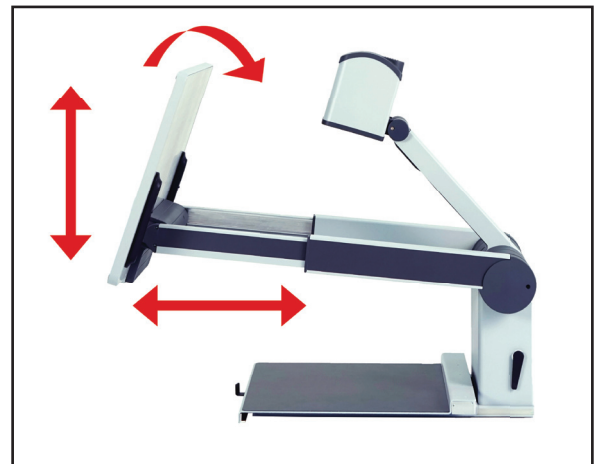

Visio 500 is **the** choice for the modern workstation.

- Ergonomically optimized
- Simple and intuitive handling
- Full HD camera and screen
- Monitor height, tilt and reading distance are easily adjustable
- Newly designed reading table with switchable damping function
- Modern design
- Small footprint compared to traditional CCTV cameras
- Superior quality made in Germany for vocational and private use

Monitor:

- 22" TFT wide screen with LED-backlight technology
- Bright and non-reflecting screen
- Full HD resolution (1080p)
- Control panel integrated

Monitor settings:

- Height, tilt and focus distance
- Breaks are released electrically
- Split-screen function when connected to PC

Interfaces:

- Video in and out (Full HD, HDMI)
- USB 3.0 (USB Video Class Device)
- External power supply

Size and weight:

- 52 x 48 x 25 cm (appr. 20.5" x 18.9" x 9.8")
- Approximately 13 kg (29 lbs)

VisioPro: the Full HD solution for reading and writing

Height, tilt and focus distance individually adjustable

Camera with electrically switchable positions