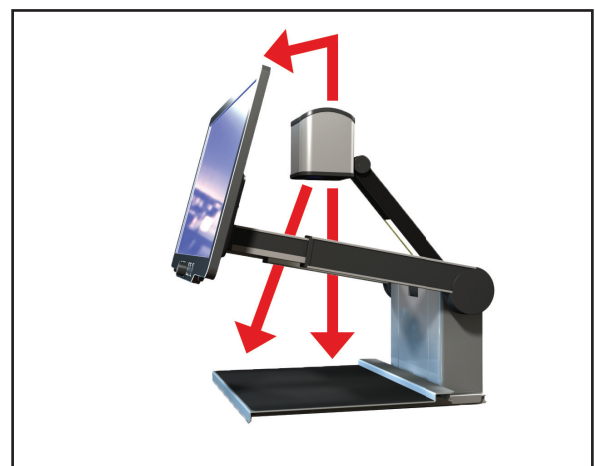

Visio 500 is **the** choice for the modern workstation.

- Ergonomically optimized
- Simple and intuitive handling
- Full HD camera and screen
- Monitor height, tilt and reading distance are easily adjustable
- Newly designed reading table with switchable damping function
- Modern design
- Small footprint compared to traditional CCTV cameras
- Superior quality made in Germany for vocational and private use

Monitor:

- 22" TFT wide screen with LED-backlight technology
- Bright and non-reflecting screen
- Full HD resolution (1080p)
- Control panel integrated

Monitor settings:

- Height, tilt and focus distance
- Breaks are released electrically
- Split-screen function when connected to PC

Interfaces:

- Video in and out (Full HD, HDMI)
- USB 3.0 (USB Video Class Device)
- External power supply

Size and weight:

- 52 x 48 x 25 cm (appr. 20.5" x 18.9" x 9.8")
- Approximately 13 kg (29 lbs)

VisioPro: the Full HD solution for reading and writing

Height, tilt and focus distance individually adjustable

Camera with electrically switchable positions